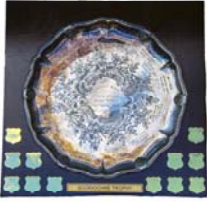

Scoriochre Trophy

Awarded for the most effective yard performance. Won by Joe Spicer with Gogetta Brue.